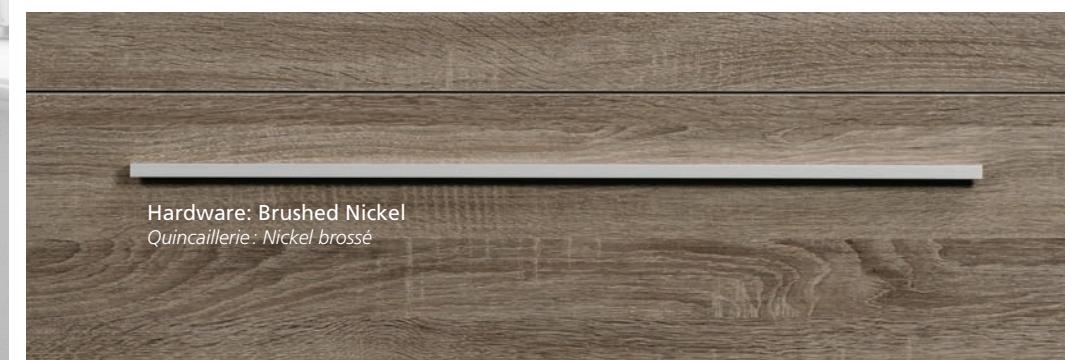

Vanities and accessories: Brown
Vanités et accessoires: Brun

Sink: White
Lavabo: Blanc

Minimalist. Contemporary. Urban.

Minimaliste. Contemporaine. Urbaine.

You'll love the minimalist and contemporary urban spirit of our line of Relax products, perfectly adapted to your lifestyle. Available in four colours, this collection offers you plenty of choice: from free-standing and wall-mounted vanities, to mirrors, linen cabinets, medicine cabinets, and other storage solutions — something to suit every space and taste.

Minimaliste et contemporaine, vous aimerez l'esprit urbain de notre gamme de produits parfaitement adaptée à votre style de vie. Disponible en quatre couleurs, la collection Relax ne manque pas de choix: vanités autoportantes ou à montage mural, miroirs, lingerie, armoires à pharmacie et autres solutions de rangement adaptés à tous les espaces et à tous les goûts.

Hardware: Brushed Nickel
Quincaillerie: Nickel brossé