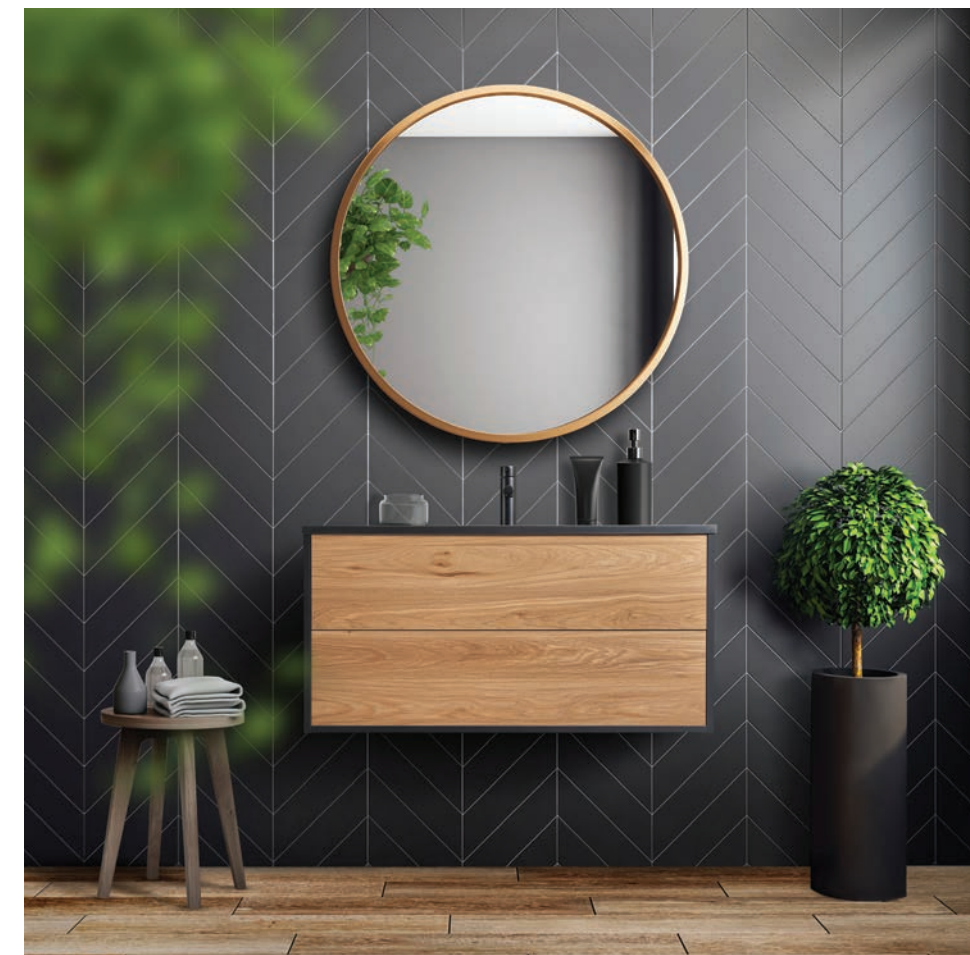

DUKE

DUKV90CA

Caramel-Oak
Chêne caramel
626954254216

W/L	D/P	H
35 1/2"	18 1/4"	18"