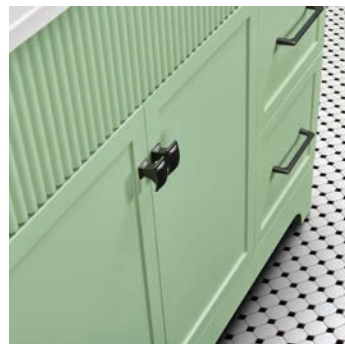

Matte Hidden Glade
Vert prairie
626954256128

W/L	D/P	H
49"	22"	34"

Retro yet modern 49" free-standing vanity with a ribbed header, 4 Shaker-style drawers and 2 Shaker-style doors. Includes a white SMC sink with wave basin and backsplash, single hole with overflow. Matte black hardware.

Un esprit rétro-moderne pour ce meuble-lavabo autoportant de 49 pouces doté d'une tête côtelée, 4 tiroirs de style shaker et 2 portes de style shaker. Inclus un lavabo monobloc blanc en SMC muni d'un dossier avec cuve en pente arrondie et trop-plein. Dispose d'un simple perçage pour la robinetterie. Quincaillerie noire matte.