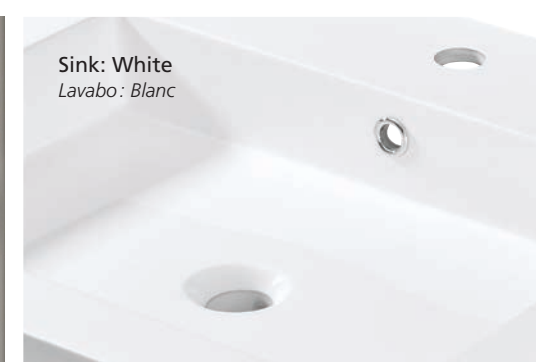

Traditional.
Chic.
Timeless.

Traditionnelle. Chic. Intemporelle.

Shaker style is always an excellent choice. Timeless and traditional, our five vanities and matching accessories will give your space a touch of class. Available in White or Light Grey, the line's lacquered finish will make a beautiful statement in your bathroom.

Le style shaker, une valeur sûre. Notre gamme de cinq vanités et accessoires complémentaires aux lignes traditionnelles et intemporelles procureront une touche de chic à votre espace. Disponible en Blanc ou Gris léger, son fini laqué sera du plus bel effet dans votre salle de bain.