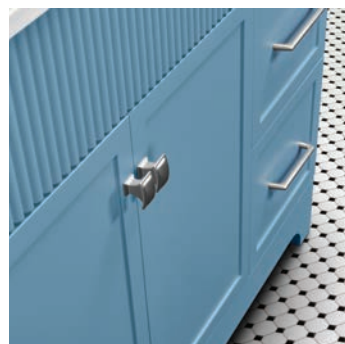

RUBY

RUBY4922SMCBL

Matte Blue
Bleu mat
626954256111

W/L	D/P	H
49"	22"	34"

Retro yet modern 49" free-standing vanity with a ribbed header, 4 Shaker-style drawers and 2 Shaker-style doors. Includes a white SMC sink with wave basin and backsplash, single hole with overflow. Brushed chrome hardware.

Un esprit rétro-moderne pour ce meuble-lavabo autoportant de 49 pouces doté d'une tête côtelée, 4 tiroirs de style shaker et 2 portes de style shaker. Inclus un lavabo monobloc blanc en SMC muni d'un dossier avec cuve en pente arrondie et trop-plein. Dispose d'un simple perçage pour la robinetterie. Quincaillerie chrome brossée.