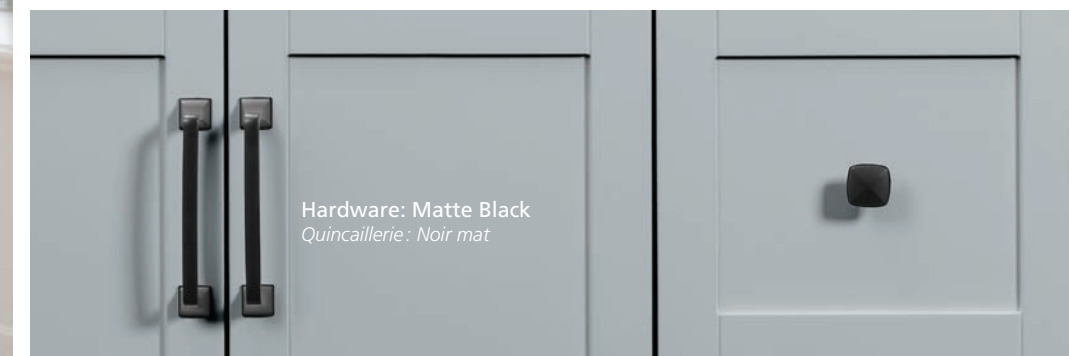

Hardware: Matte Black
Quincaillerie: Noir mat

Vanities and accessories: Matte Grey
Vanités et accessoires: Gris mat

Sink: White
Lavabo: Blanc