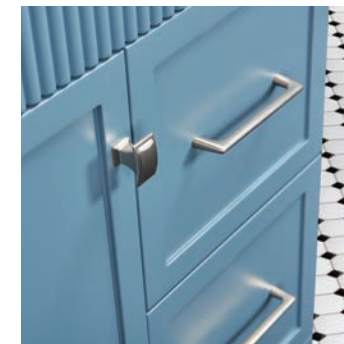

Matte Blue
Bleu mat
626954256098

W/L	D/P	H
31"	19"	34"

Retro yet modern 31" free-standing vanity with a ribbed header, 2 Shaker-style drawers and 1 Shaker-style door. Includes a white SMC sink with wave basin and backsplash, single hole with overflow. Brushed chrome hardware.

Un esprit rétro-moderne pour ce meuble-lavabo autoportant de 31 pouces doté d'une tête côtelée, 2 tiroirs de style shaker et 1 porte de style shaker. Inclus un lavabo monobloc blanc en SMC muni d'un dossier avec cuve en pente arrondie et trop-plein. Dispose d'un simple perçage pour la robinetterie. Quincaillerie chrome brossée.