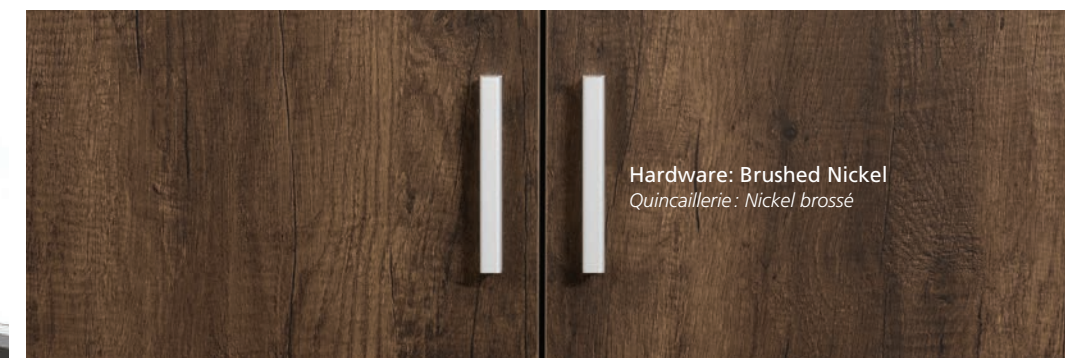

Vanities and accessories: Coffee
Vanités et accessoires: Café

Sink: White
Lavabo: Blanc

Hardware: Brushed Nickel
Quincaillerie: Nickel brossé